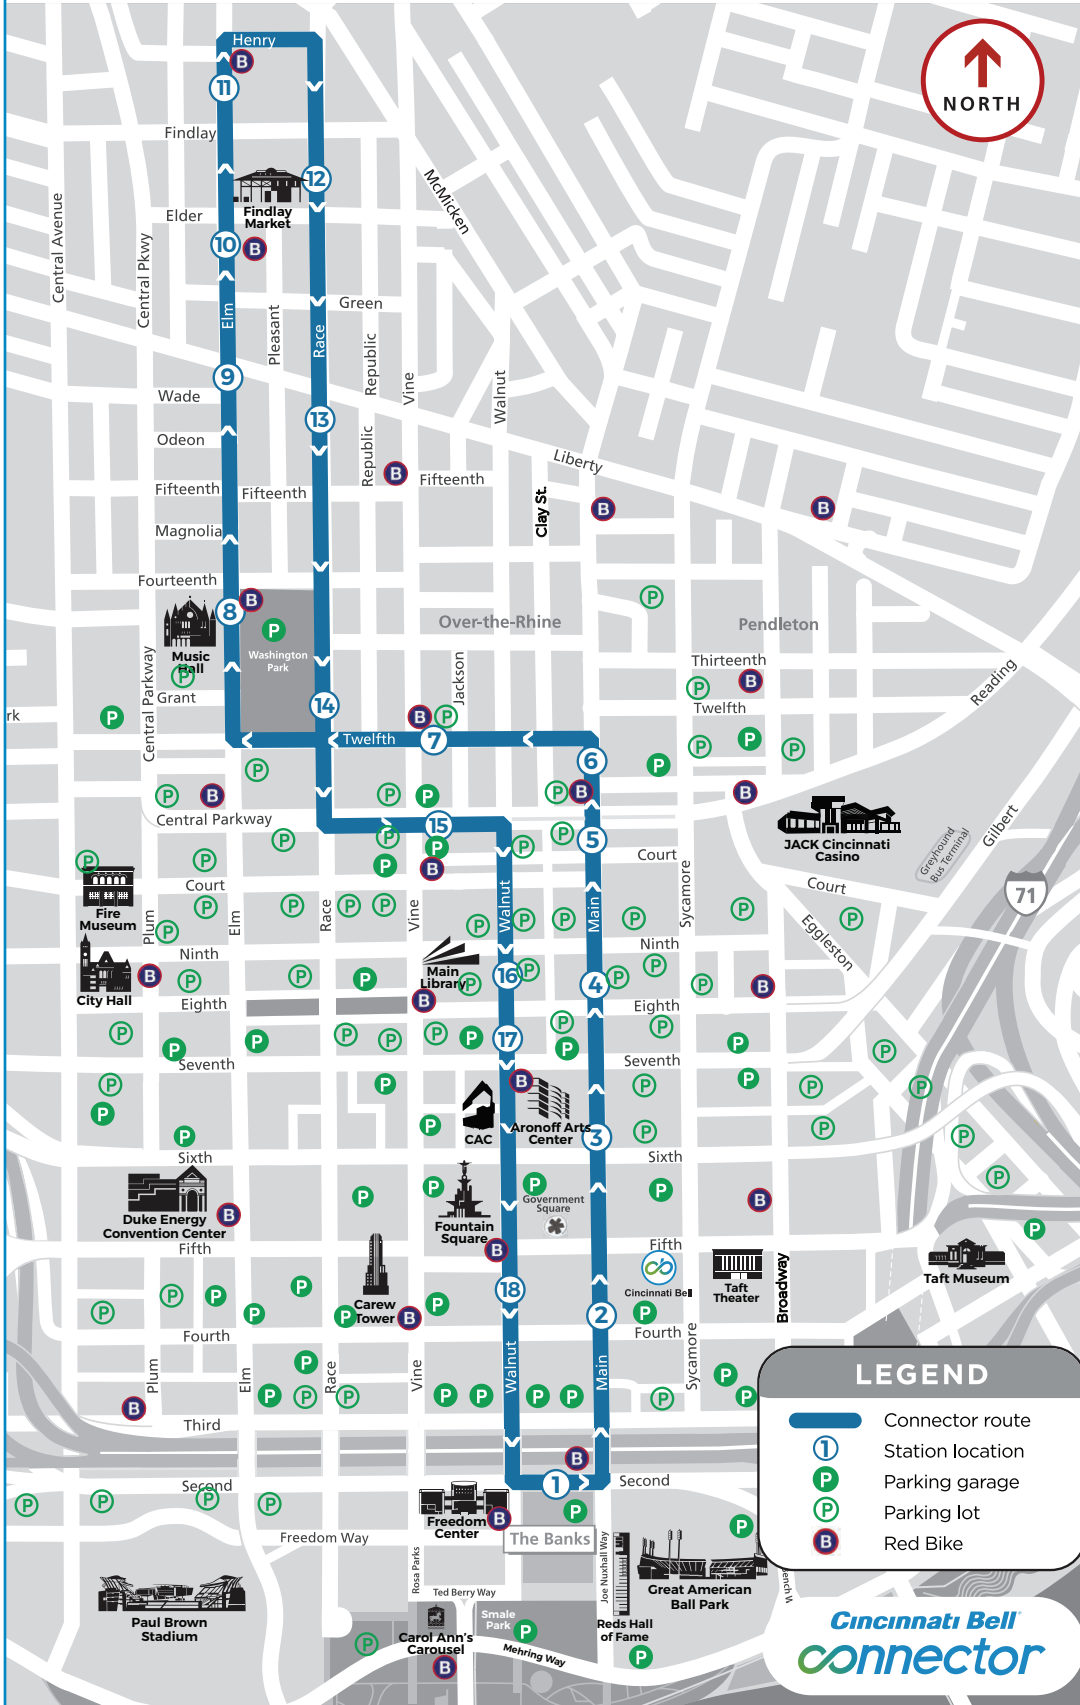

Cincinnati Bell connector

More parking information and rates are available at downtowncincinnati.com/parking-downtown.

Central Riverfront Garage

3387
spaces

Queen City Sqare Garage

2288
spaces

Fourth & Main Garage

1236
spaces

Fountain Square Garage

604
spaces

Washington Park Garage

450
spaces

Mercer Garage

340
spaces

Cincinnati Bell
connector